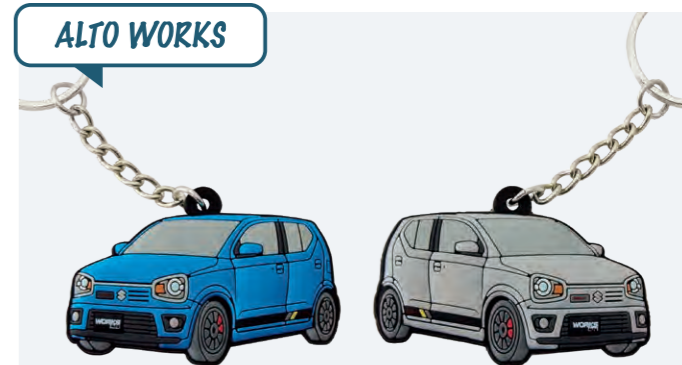

V-STROM1000

V-STROM1000 RUBBER KEYRING

Material : ATBC-PVC
Size : H30mm×W56mm
[99000-990M1-K10]

HUSTLER

HUSTLER REVERSIBLE RUBBER KEYRING

Material : ATBC-PVC
Size : H42mm×W54mm×D11mm
[99000-79NK0-005]

ALTO WORKS