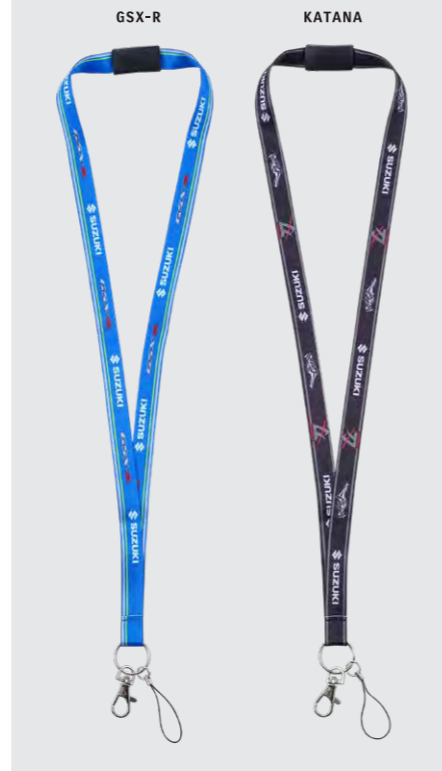

make your daily life vibrant and colourful.

Add a little accent to your everyday life.

NEW! Planned release date: April 2022
HAYABUSA METER RUBBER COASTER
 Inspired by the Hayabusa's speedometer, this full-throttle design goes 280km/h.
 Material : PVC / Size : H3mm×W90mm×D90mm
 [99000-79NM0-161]

NEW! Planned release date: April 2022
KATANA METER RUBBER COASTER
 The Katana's electronic speedometer is now a coaster.
 Material : PVC / Size : H3mm×W60mm×D90mm
 [99000-79NM0-160]

NEW!
LANYARD
 Whether you attach your employee ID or keys, you'll always be one with your beloved model when you carry this.
 Material : 100% Polyester / Length : 940mm
JIMNY [99000-79NM0-172]
SWIFT SPORT [99000-79NM0-173]
GSX-R [99000-79NM0-171]
KATANA [99000-79NM0-174]