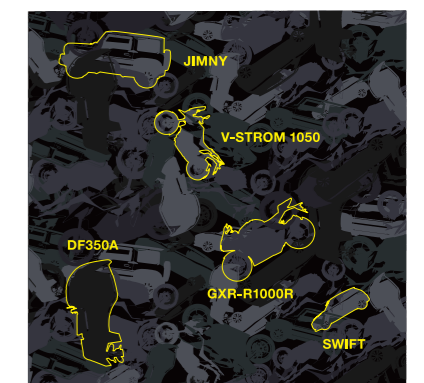

CAMOUFLAGE PATTERN