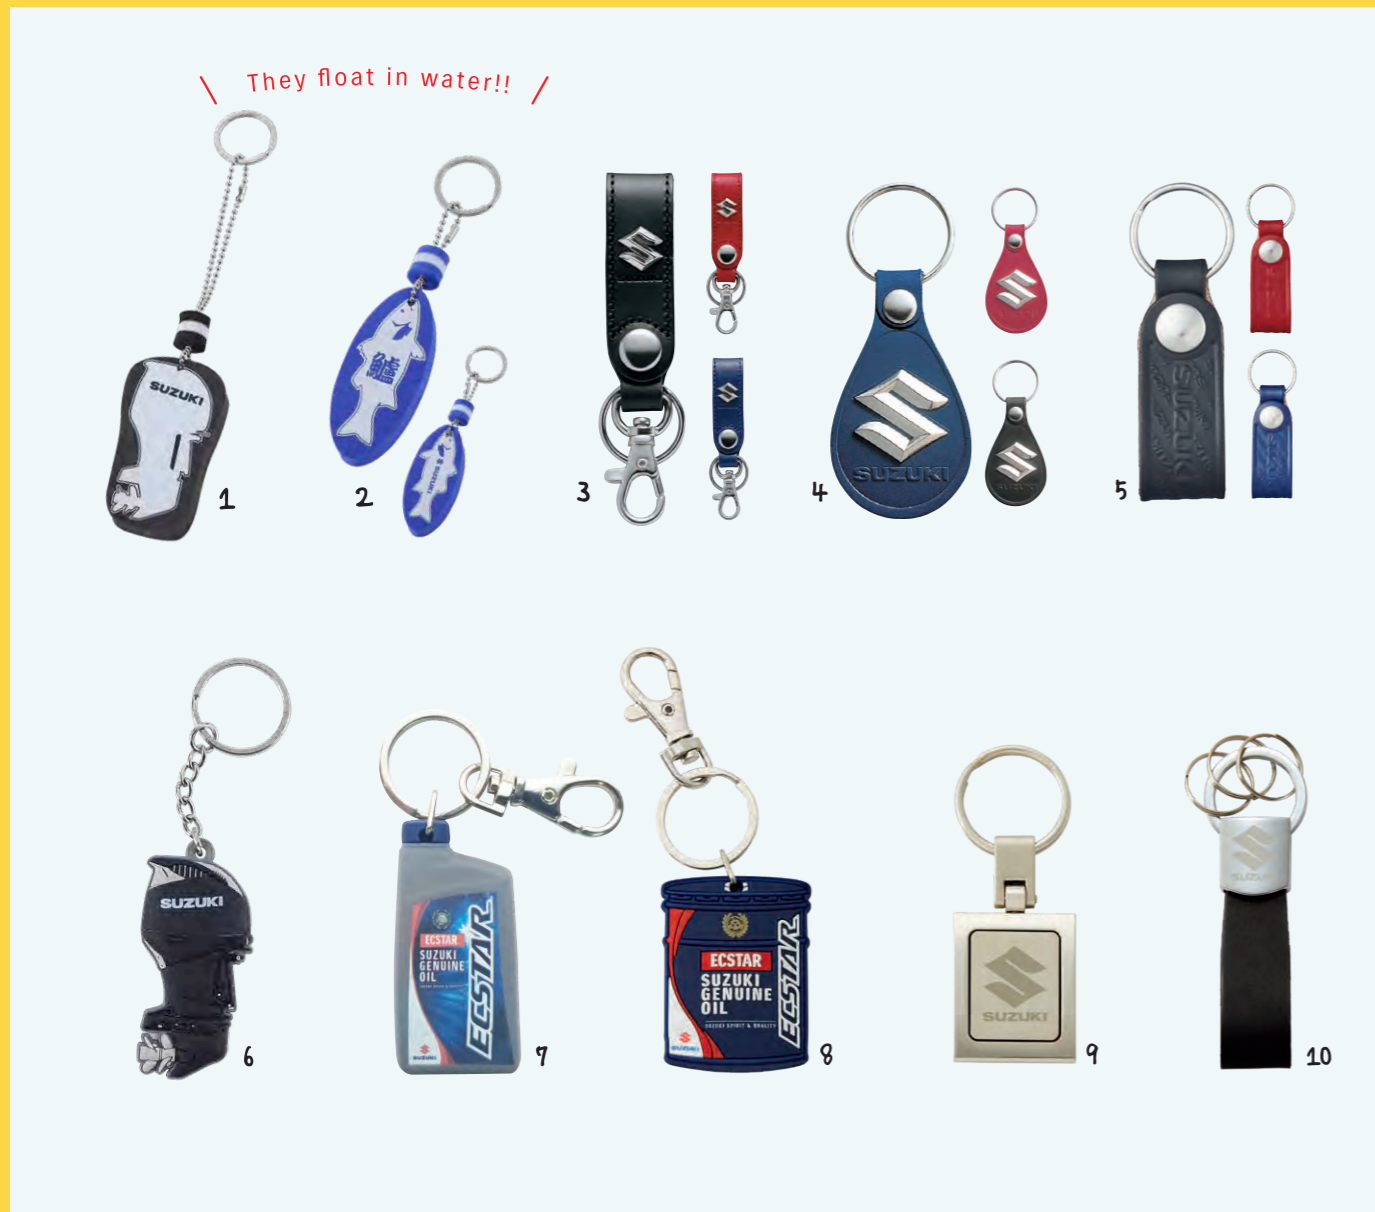

IGNIS

IGNIS RUBBER KEYRING

Material : ATBC-PVC
Size : H25mm×W57mm
[99000-990M1-K02]

BALENO

BALENO RUBBER KEYRING

Material : ATBC-PVC
Size : H25mm×W57mm
[99000-990M1-K03]

KEYRING

STICKER