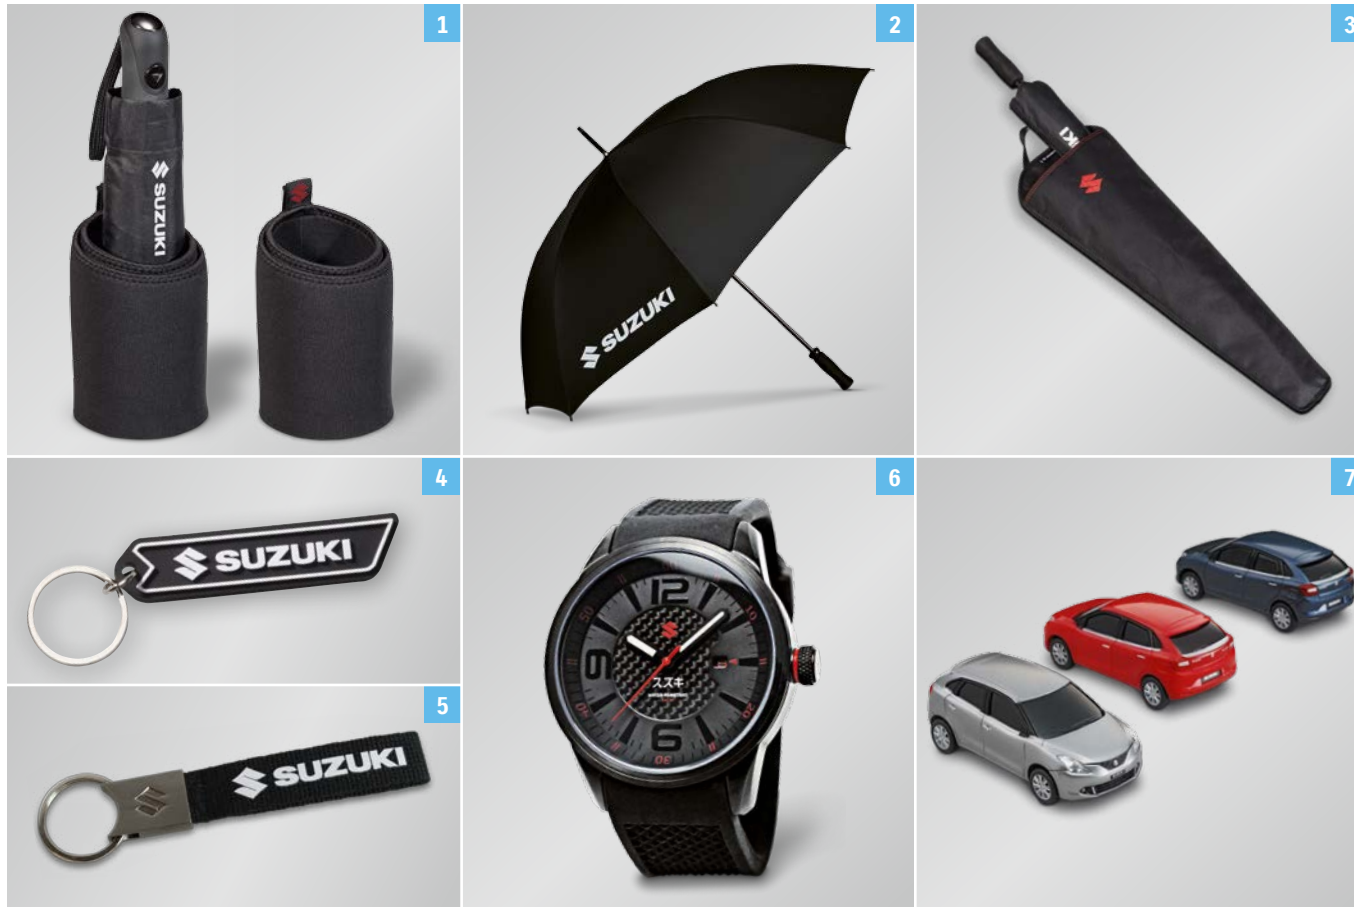

Part No. 990E0-79J67-000

13

Must-haves

Drive in style

Not only does Suzuki make cars that stand out from the crowd, we also offer a stylish range of clothing. Choose from fleeces, jackets, polos, tees and accessories all designed with the same flair and passion that we put into our cars.