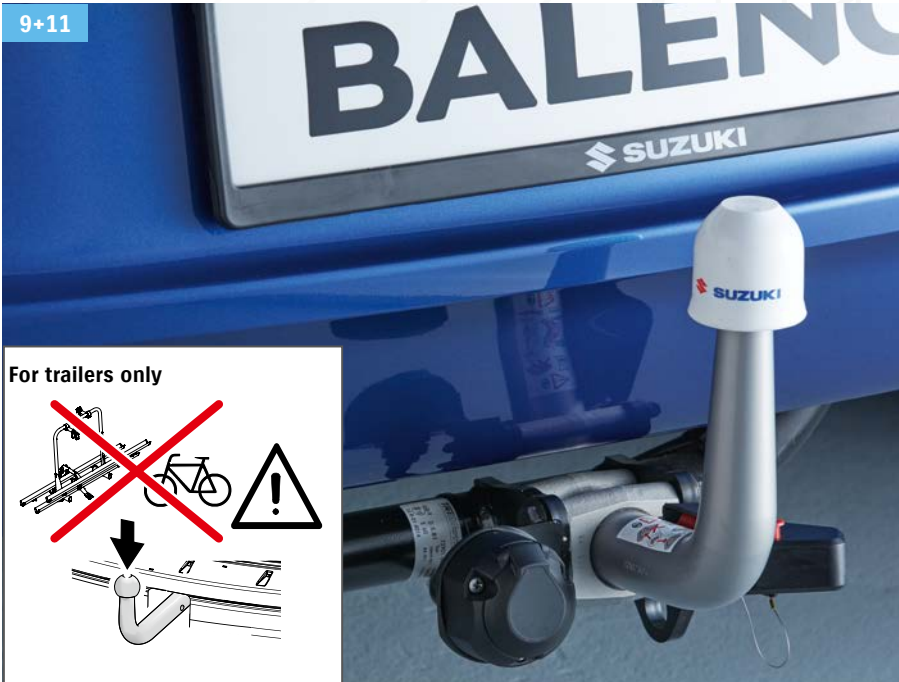

9+11

For trailers only

9 | Tow Bar Detachable

For trailers only

Part No. 72901-68P00-000

Please observe the max. vertical load of 60 kg and the max. towing capacity. Consult your owner's manual for further information.

10 | E-Kit 7-pin

Electric harness kit for tow bar, 7-pin with turning signal monitor (without illustration)

LHD Part No. 990E0-68P64-000

11 | E-Kit 13-pin

Electric harness kit for tow bar, 13-pin with turning signal monitor

LHD Part No. 990E0-68P65-000

RHD Part No. 990E0-68P66-000

12

12 | Adapter 7/13

7-pin plug to 13-pin socket

Part No. 990E0-62J41-000

13 | Adapter 13/7

13-pin plug to 7-pin socket

Part No. 990E0-79J67-000

13