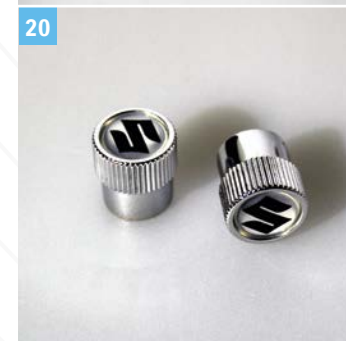

15 | Alloy Wheel "JOURNEY" Silver⁷

Silver painted, 6Jx16" alloy wheel, suited for 185/55R16 tires, incl. centre cap with Suzuki logo, WVTA and ECE approved

Part No. 43210-68PR0-0KS

16 | Alloy Wheel "SAMBA" Black⁷

Black polished, 5Jx15" alloy wheel, suited for 175/65R15 tires, incl. centre cap with Suzuki logo, WVTA and ECE approved

Part No. 43210-60PS0-0SP

17 | Alloy Wheel "SAMBA" Silver⁷

Silver painted, 5Jx15" alloy wheel, suited for 175/65R15 tires, incl. centre cap with Suzuki logo, WVTA and ECE approved

Part No. 43210-60PU0-0KS

18 | Wheel Locks "SICUSTAR"

With Thatcham approval, four-piece set

Part No. 990E0-59J47-000

19 | Wheel Locks "SICURIT"

Four-piece set (without illustration)

Part No. 990E0-59J49-000

20 | Valve Cap Set with S-Logo

Four-piece set

Part No. 990E0-19069-SET

21 | Wheel Cap Set, 15"

Four-piece set, silver

Part No. 990J0M82P04-010

22 | Spare Tire Kit

The kit includes spare tire (T135/70R15), spare tire holder, tools and car jack, max. speed 80km/h (without illustration)

Part No. 99000M24120-977