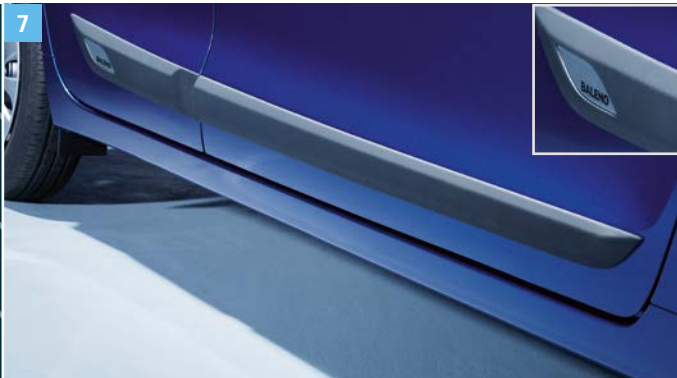

Primed, can be painted in body colour (as shown) or in two-tone

Part No. 990J0M68P07-030

6 | Rear Under Spoiler ^{2,5}

Primed, can be painted in body colour (as shown) or in two-tone

Part No. 990J0M68P07-020