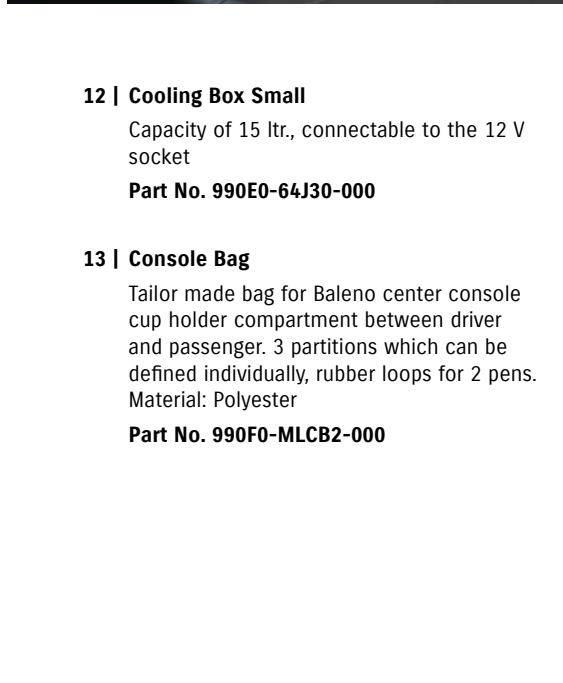

12 | Cooling Box Small

Capacity of 15 ltr., connectable to the 12 V socket

Part No. 990E0-64J30-000

13 | Console Bag

Tailor made bag for Baleno center console cup holder compartment between driver and passenger. 3 partitions which can be defined individually, rubber loops for 2 pens. Material: Polyester

Part No. 990F0-MLCB2-000