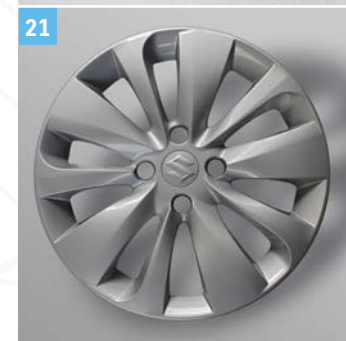

15 | Alloy Wheel "JOURNEY" Silver⁷

Silver painted, 6Jx16" alloy wheel, suited for 185/55R16 tires, incl. centre cap with Suzuki logo, WVTA and ECE approved

Part No. 43210-68PR0-0KS

16 | Alloy Wheel "SAMBA" Black⁷

Black polished, 5Jx15" alloy wheel, suited for 175/65R15 tires, incl. centre cap with Suzuki logo, WVTA and ECE approved

Part No. 43210-60PS0-0SP

17 | Alloy Wheel "SAMBA" Silver⁷

Silver painted, 5Jx15" alloy wheel, suited for 175/65R15 tires, incl. centre cap with Suzuki logo, WVTA and ECE approved

Part No. 43210-60PU0-0KS

18 | Wheel Locks "SICUSTAR"

With Thatcham approval, four-piece set

Part No. 990E0-59J47-000

19 | Wheel Locks "SICURIT"

Four-piece set (without illustration)

Part No. 990E0-59J49-000

20 | Valve Cap Set with S-Logo

Four-piece set

Part No. 990E0-19069-SET

21 | Wheel Cap Set, 15"

Four-piece set, silver

Part No. 990J0M82P04-010

22 | Spare Tire Kit

The kit includes spare tire (T135/70R15), spare tire holder, tools and car jack, max. speed 80km/h (without illustration)

Part No. 99000M24120-977