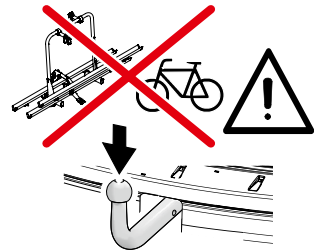

¹⁰ Only in combination with Baleno multi roof rack.

¹¹ Please observe the max. roof load of 50 kg.

9+11

For trailers only

9 | Tow Bar Detachable

For trailers only

Part No. 72901-68P00-000

Please observe the max. vertical load of 60 kg and the max. towing capacity. Consult your owner's manual for further information.