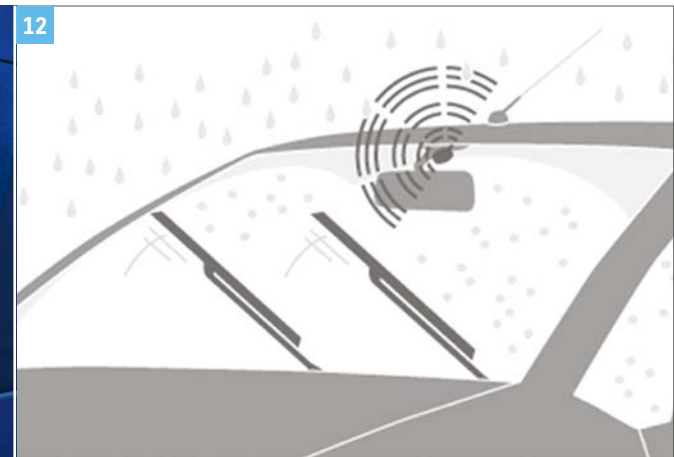

Part No. 990E0-68P53-000

11 | Parking Sensors, front

Set of four sensors and piezo buzzer, can be painted in body colour (as shown)

Part No. 990E0-61M56-010

12 | Rain Sensor

Controls the windscreen wipers automatically from ideal interval to first continuous wiping speed