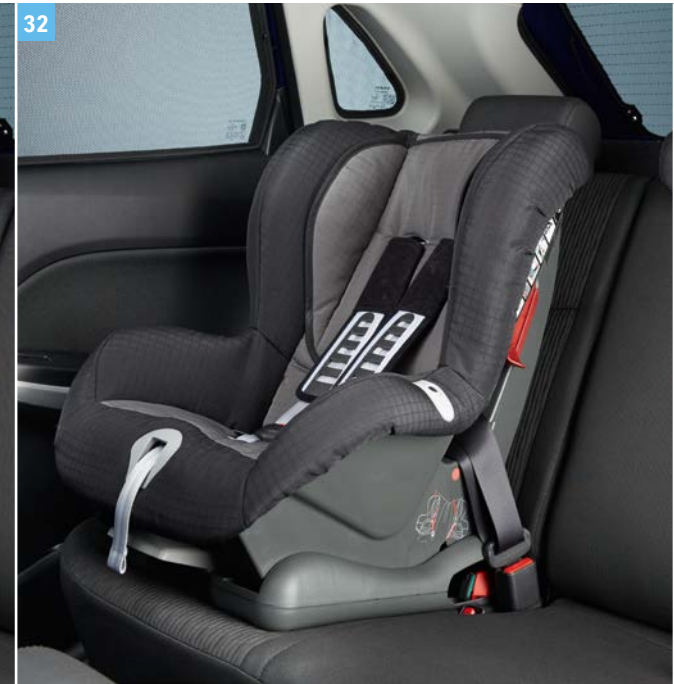

Dimension: Approx. H 380 mm/W 320 mm/
D 210 mm, Volume: 21 litres

Part No. 990F0-MLTB1-000

H=Height, W=Width, D=Depth

Interior

31 | Child Seat "BABY SAFE PLUS"

Child seat of group 0+ for babies with up to 13 kg of weight or 12–15 months of age. This seat is tested and approved to the current Child Seat Safety Standard ECE R 44/04. Installation with 5 point seat belt, height adjustable headrest and belts, deep softly padded side wings provide optimum side impact protection, compatible with Baby SAFE ISOFIX Base and Baby Safe Belted Base and for travelling compatible with BRITAX pushchairs, 3-position carry handle with single handed adjustment, quick remove cover for washing, chest pads for child's comfort. This baby seat must not be used on the front passenger seat if the seat is fitted with a front airbag or the passenger front airbag needs to be deactivated according to the user manual

Part No. 990E0-59J37-001

32 | Child Seat "DUO PLUS"

Child seat of group 1 for kids of 9 to 18 kg of weight or approx. 9 months to 4 years of age. This seat is tested and approved to the current Child Seat Safety Standard ECE R 44/04. Installation in the car by the ISOFIX brackets, the seat features optimum side impact protection, unique Forward Tilt Control, singlehanded adjustment to change from the upright position to the reclined and sleeping positions. 5 point harness system with one-pull adjustment, shoulder pads reduce the load in the neck/head area. The comfortable fabric cover is removable for washing. The seat can also be fitted in cars without the ISOFIX system by using the vehicle's 3-point seat belt