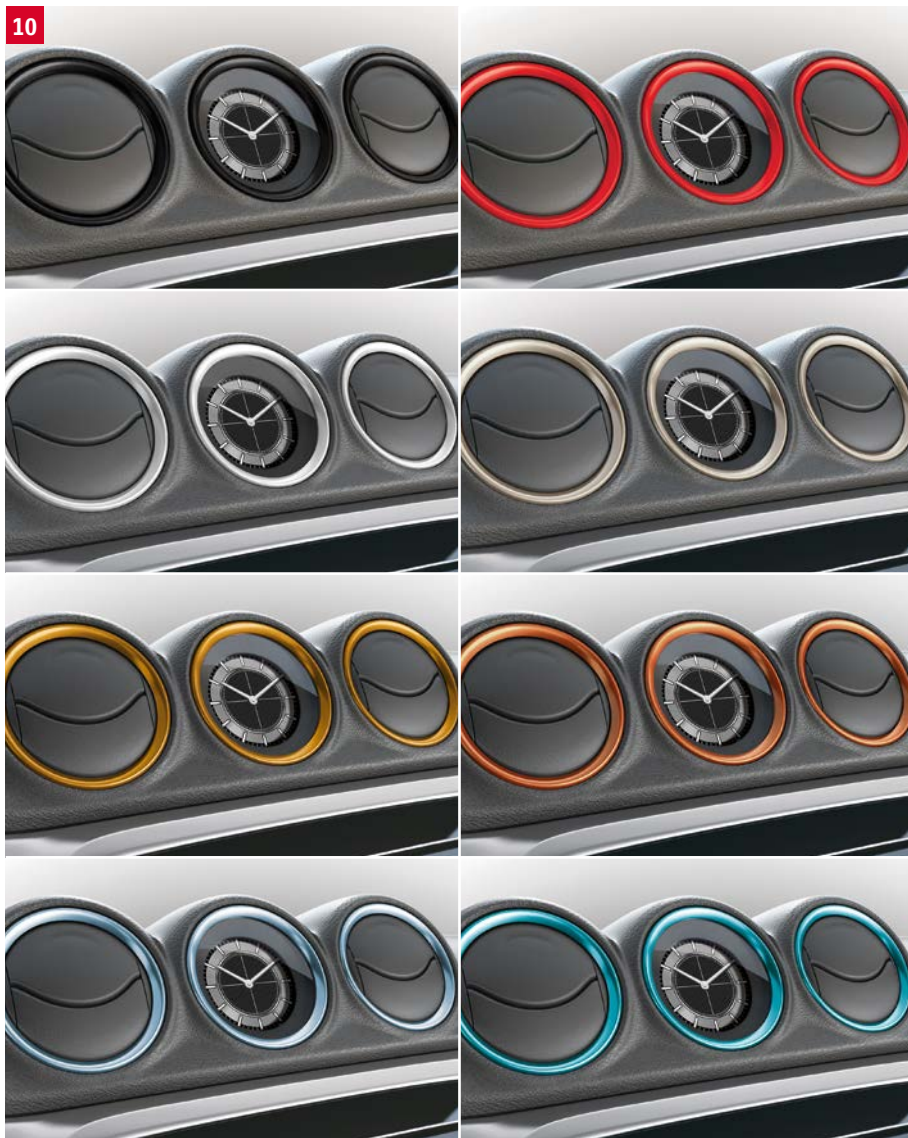

10 | A/C LOUVER RING SET²

Six-piece set.
Available in following colours:

Piano black

Part No. 990E0-54P74-0CE

Superior white

Part No. 990E0-54P74-26U

Solar yellow pearl metallic

Part No. 990E0-86R74-ZZE

Ice grayish blue metallic

Part No. 990E0-86R74-ZZD

Bright Red 5

Part No. 990E0-54P74-ZCF

Savannah ivory metallic

Part No. 990E0-54P74-ZQQ

Horizon orange metallic

Part No. 990E0-54P74-ZQP

Atlantis turquoise pearl metallic

Part No. 990E0-54P74-ZQN

11 | CENTER CLOCK CARBON OPTIC

Without centre louver ring.

Part No. 99000-99053-CL1

With centre louver ring.

Part No. 99000-99053RCL1

12 | CENTER CLOCK KANJI

Without centre louver ring.

Part No. 99000-99053-CL2

With centre louver ring.

Part No. 99000-99053RCL2

13 | CENTER CLOCK TOUGH

Without centre louver ring.

Part No. 9921F-86R00-000

With centre louver ring.

Part No. 9921F-86R00R000