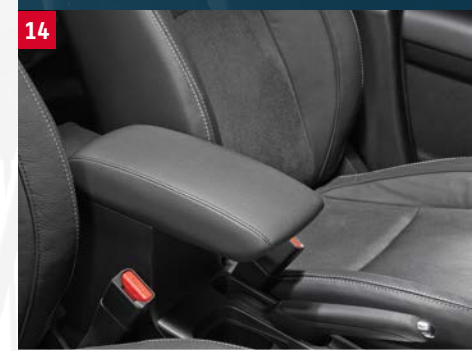

13 | ALUMINIUM SPORT PEADALS

For left-hand drive only, including footrest.

For manual transmission.

Available in following colours:

Blue

Part No. 990E0-54P93-BLU

Yellow

Part No. 990E0-54P93-YEL

Silver

Part No. 990E0-54P93-000

Turquoise

Part No. 990E0-54P93-TUR

Orange

Part No. 990E0-54P93-ORA

For automatic transmission
(no images).

Available in following colours:

Blue

Part No. 990E0-54P94-BLU

Yellow

Part No. 990E0-54P94-YEL

Silver

Part No. 990E0-54P94-000

Turquoise

Part No. 990E0-54P94-TUR

Orange

Part No. 990E0-54P94-ORA

14 | CENTRE ARMREST

For more comfort,
with storage department.

Part No. 990E0-54P35-000

15 | SMOKERS KIT

Contains cigarette lighter
and ashtray.

Part No. 990E0-61M00-LIG