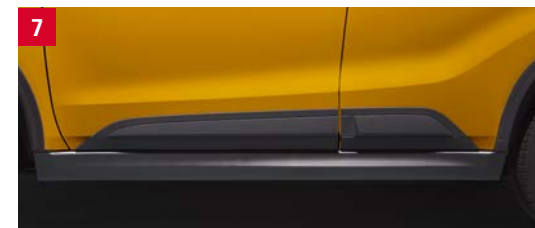

10 | REAR SKID PLATE

Silver painted

Part No. 990E0-86R47-000

¹Applicable for GL+ and GLX grade.