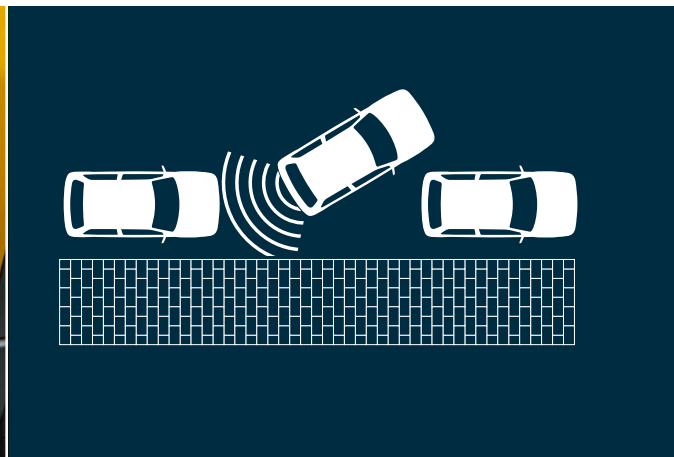

3 | RAIN SENSOR

Controls the windscreen wipers automatically from ideal interval to first continuous wiping speed.

Part No. 990E0-65J81-035

4 | REAR SEAT PROTECTIVE COVER

For the rear seat upholstery.

Part No. 990E0-78R44-000