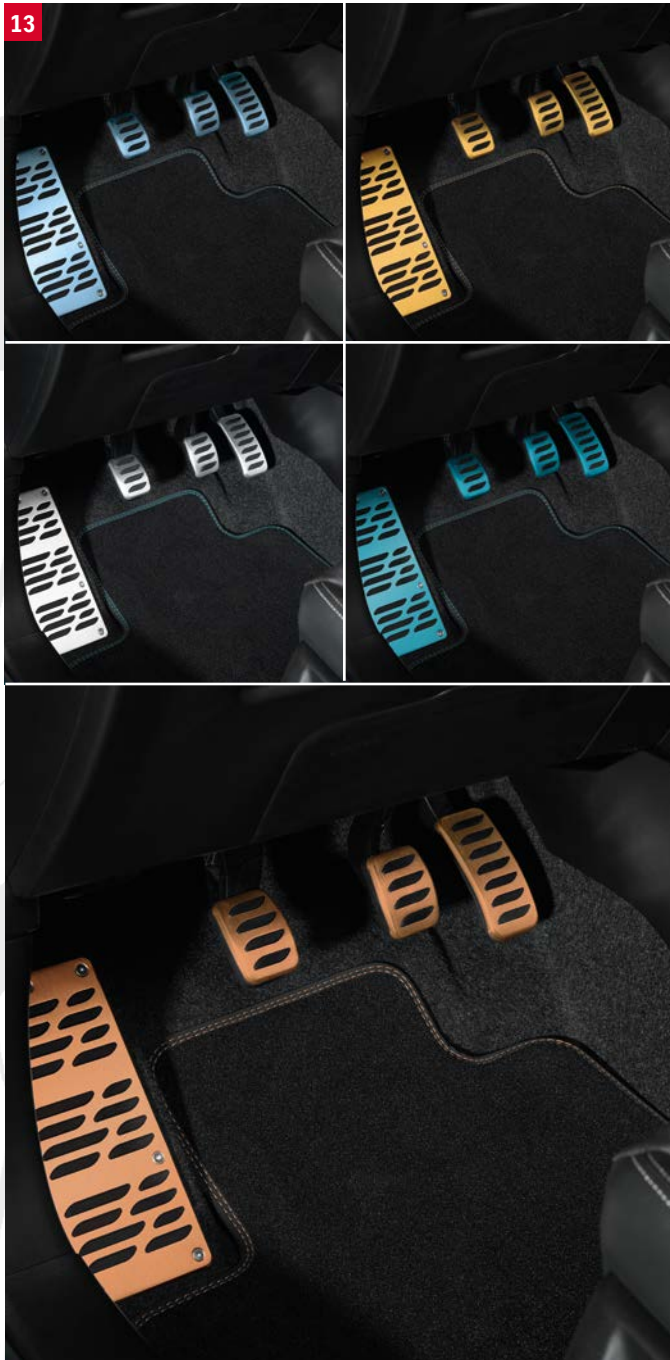

13 | ALUMINIUM SPORT PEADALS

For left-hand drive only, including footrest.

For manual transmission.

Available in following colours:

Blue

Part No. 990E0-54P93-BLU

Yellow

Part No. 990E0-54P93-YEL

Silver

Part No. 990E0-54P93-000

Turquoise

Part No. 990E0-54P93-TUR

Orange

Part No. 990E0-54P93-ORA

For automatic transmission
(no images).

Available in following colours:

Blue

Part No. 990E0-54P94-BLU

Yellow

Part No. 990E0-54P94-YEL

Silver

Part No. 990E0-54P94-000

Turquoise

Part No. 990E0-54P94-TUR

Orange

Part No. 990E0-54P94-ORA

14 | CENTRE ARMREST

For more comfort,
with storage department.

Part No. 990E0-54P35-000

15 | SMOKERS KIT

Contains cigarette lighter
and ashtray.

Part No. 990E0-61M00-LIG