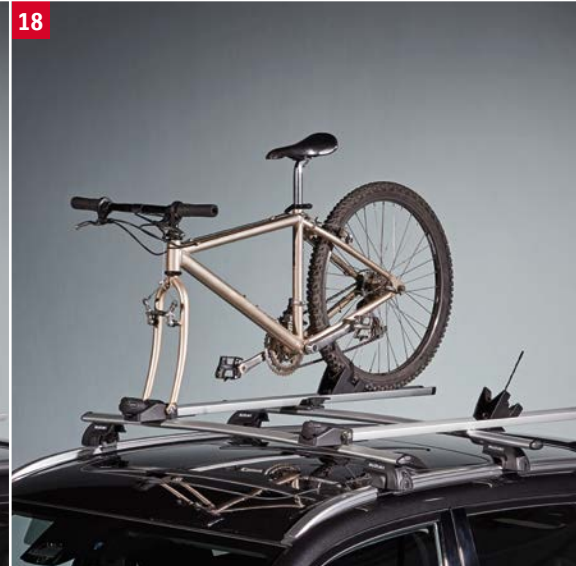

¹ Please observe the max. vertical load of 75 kg and the max. towing capacity. Consult your owner's manual for further information.

² In case of panorama sun roof please order additionally installation kit Part No. 990E0-59J43-001.

³ Only in combination with Vitara multi roof rack Part No. 78901-54P00-000 or Part No. 78901-54P10-000.

⁴ Please observe the max. roof load of 50 kg for cars without roof rail and 75 kg for cars with roof rail, including own weight of multi roof rack and other carrier modules.