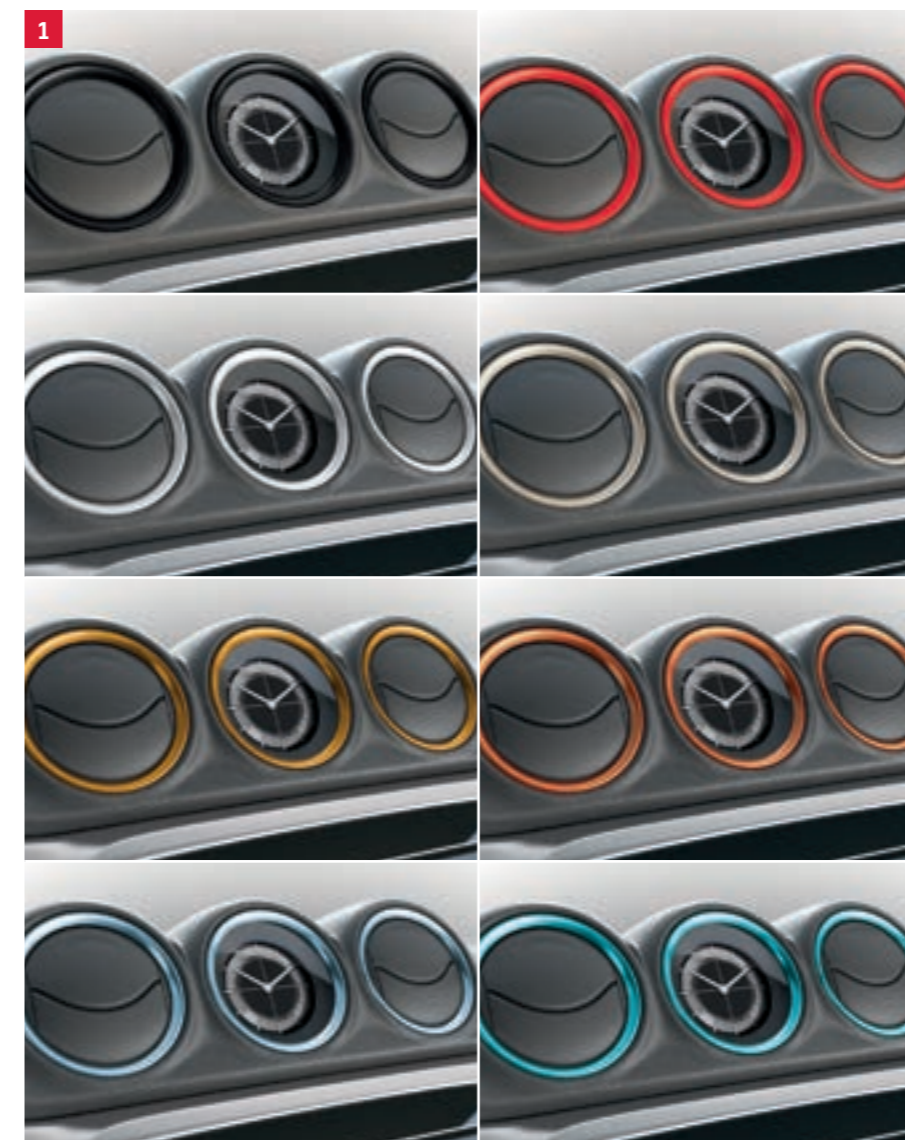

INTERIOR

1 | A/C LOUVER RING SET¹

Six-piece set.
Available in following colours:

Piano black

Part No. 990E0-54P74-0CE

White

Part No. 990E0-54P74-26U

Solar yellow pearl metallic

Part No. 990E0-86R74-ZZE

Ice grayish blue metallic

Part No. 990E0-86R74-ZZD

Bright Red 5

Part No. 990E0-54P74-ZCF

Savannah ivory metallic

Part No. 990E0-54P74-ZQQ

Horizon orange metallic

Part No. 990E0-54P74-ZQP

Atlantis turquoise pearl metallic

Part No. 990E0-54P74-ZQN

2 | CENTRE CLOCK CARBON OPTIC

Without centre louver ring.

Part No. 99000-99053-CL3

With centre louver ring.

Part No. 99000-99053RCL1

3 | CENTRE CLOCK KANJI

Without centre louver ring.

Part No. 99000-99053-CL4

With centre louver ring.

Part No. 99000-99053RCL2

4 | CENTRE CLOCK TOUGH

Without centre louver ring.

Part No. 9921F-86R00-000

With centre louver ring.

Part No. 9921F-86R00R000