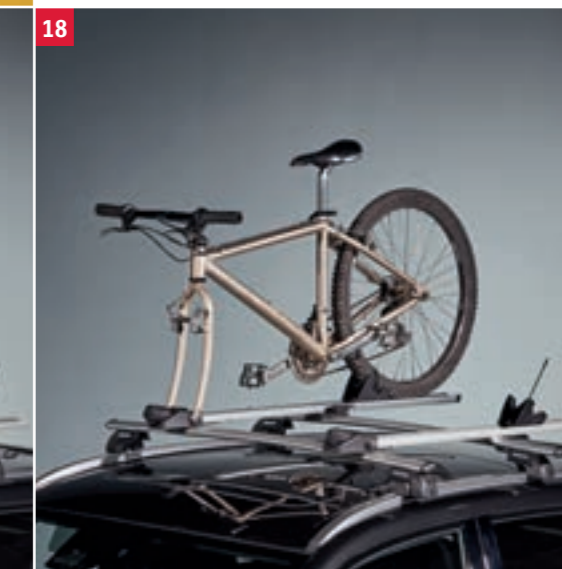

15 | SKI CARRIER "MCKINLEY" ^{3,4}

For up to 2 snowboards or 4 pairs of skis, lockable.

Own weight : 2.0 kg

Part No. 99000-990YT-106

16 | SKI CARRIER "EVEREST" ^{3,4}

For up to 4 snowboards or 6 pairs of skis, lockable.

Own weight : 3.0 kg

Part No. 99000-990YT-107

¹ The max. vertical load of tow bar is 75 kg. Consult your vehicle owner's manual and installation manual of tow bar for further information.

² In case of vehicles with panorama sun roof, please additionally order installation kit Part No. 990E0-59J43-001.

³ Only in combination with Vitaro multi roof rack Part No. 78901-54P00-000.

⁴ The max. roof load of the vehicle is 75 kg including own weight of multi roof rack and other carrier modules.