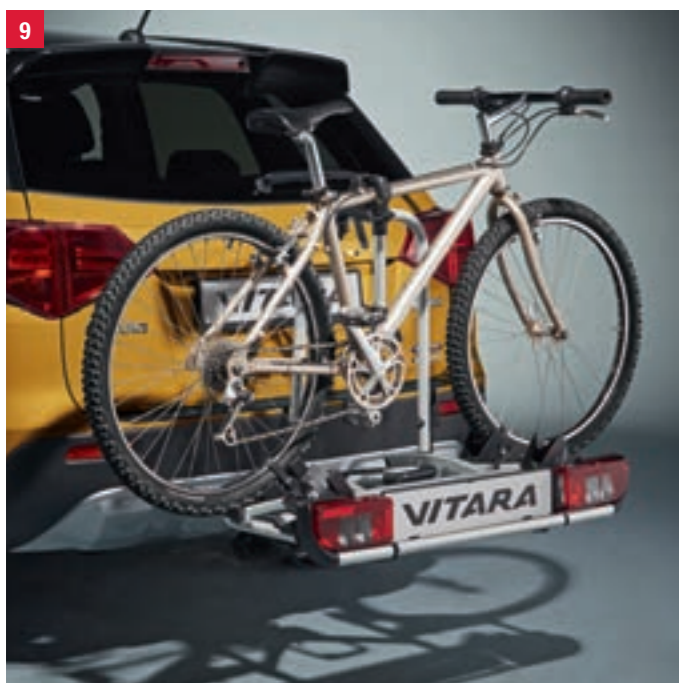

Part No. 990E0-62J41-000

8 | ADAPTER 13/7

To connect 13-pin plug to 7-pin socket.

Part No. 990E0-79J67-000

¹ Please consult your vehicle owner's manual for further information.

9 | REAR BIKE CARRIER "STRADA" ¹

Aluminum bike carrier for mounting two bikes on tow bar,

own weight : 12.5 kg

Part No. 990E0-59J22-000

10 | MULTI ROOF RACK ⁴

Aluminum tube with T-slot, lockable.

Own weight : 4.4 kg

Max roof load : 75kg

Part No. 78901-54P00-000