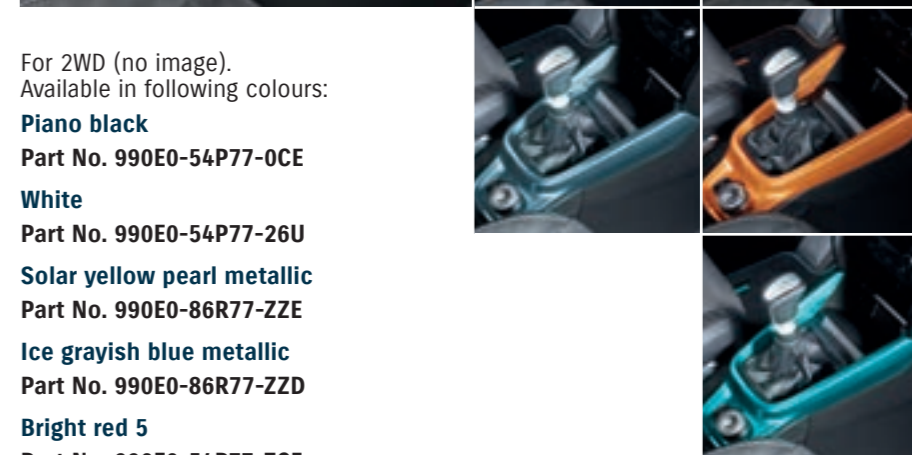

For 2WD (no image).
Available in following colours:

Piano black

Part No. 990E0-54P77-0CE

White

Part No. 990E0-54P77-26U

Solar yellow pearl metallic

Part No. 990E0-86R77-ZZE

Ice grayish blue metallic

Part No. 990E0-86R77-ZZD

Bright red 5

Part No. 990E0-54P77-ZCF

Savannah ivory metallic

Part No. 990E0-54P77-ZQQ

Horizon orange metallic

Part No. 990E0-54P77-ZQP

Atlantis turquoise pearl metallic

Part No. 990E0-54P77-ZQN