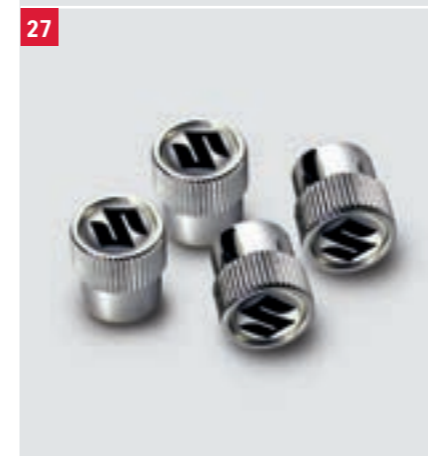

29 | PULL OFF TOOL

For WHEEL BOLT COVER (p/n 990E0-61M70-ZCF/26U/COV).

Part No. 990E0-61M70-PUL