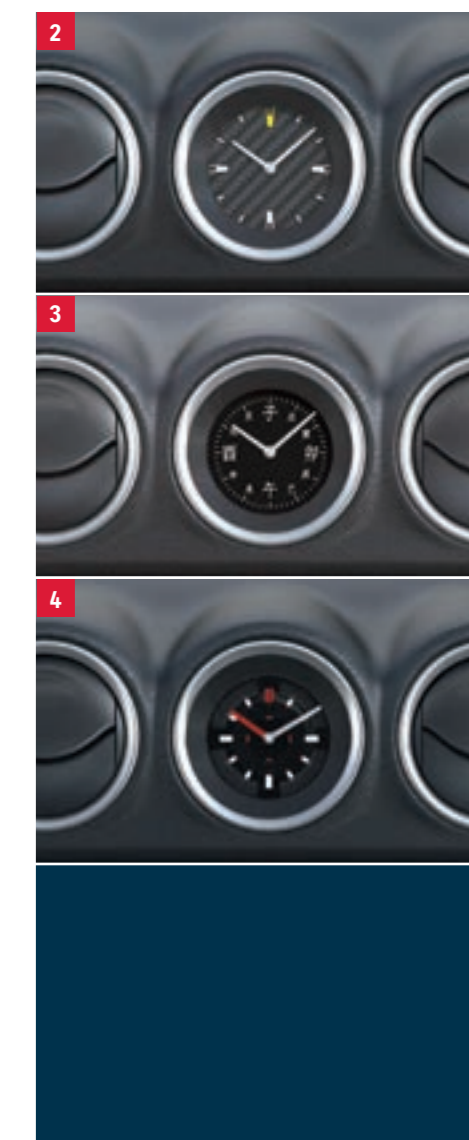

¹Set contains five louver rings and one ring for centre clock.