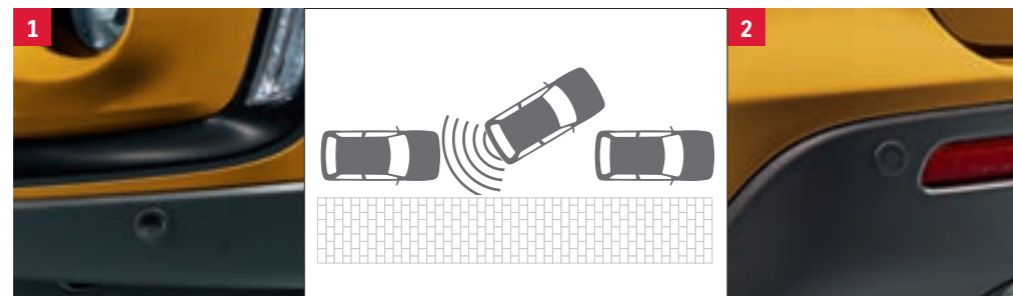

PARKING ASSIST

1. **1 | PARKING SENSORS FRONT¹**
   Set of four paintable sensors and piezo buzzer.
   Part No. 990E0-54P56-010
2. **2 | PARKING SENSORS REAR¹**
   Set of four paintable sensors and piezo buzzer.
   Part No. 990E0-54P53-015

¹ Factory equipment in GLX grade.

USEFUL THINGS & SUZUKI COLLECTION

1. **1 | RAIN SENSOR**
   Automatically controls the wind screen wipers in its wiping speed depending on rain condition
   Part No. 990E0-65J81-035
2. **2 | REAR SEAT PROTECTIVE COVER**
   For the rear seat upholstery.
   Part No. 990E0-78R44-000