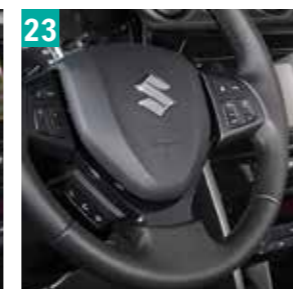

1. **24 | Gear shift knob**
   Turquoise, for manual transmission suitable for LHD and RHD, with coloured inlay and coloured stitching
   for 5MT
   Part No. 990E0-54P36-TUR
   for 6MT (without illustration)
   Part No. 990E0-54P37-TUR