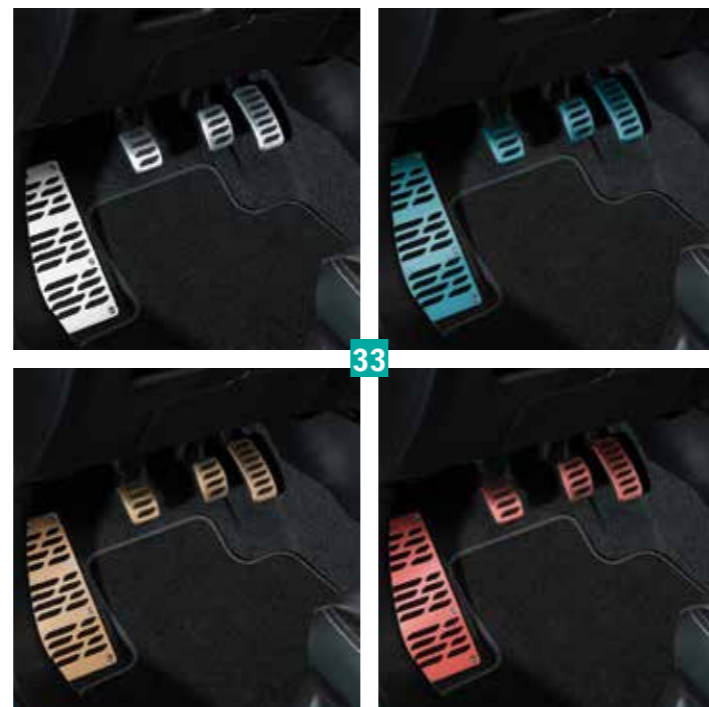

Interior

33 | Aluminium sport pedals

incl. footrest, for LHD manual transmission

silver

Part No. 990E0-54P93-000

turquoise

Part No. 990E0-54P93-TUR

orange

Part No. 990E0-54P93-ORA

red

Part No. 990E0-54P93-RED

including footrest, for LHD automatic transmission (without illustration)

silver

Part No. 990E0-54P94-000

turquoise

Part No. 990E0-54P94-TUR

orange

Part No. 990E0-54P94-ORA

red

Part No. 990E0-54P94-RED