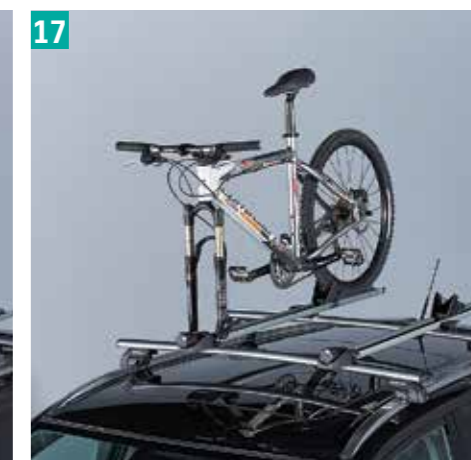

17

¹⁰ In case of panorama sun roof please order additionally installation kit, p/n 990E0-59J43-001

¹¹ Only in combination with Vitara multi roof rack 78901-54P00-000 or 78901-54P10-000

¹² Please observe the max. roof load of 50 kg for cars without roof rail and 75 kg for cars with roof rail