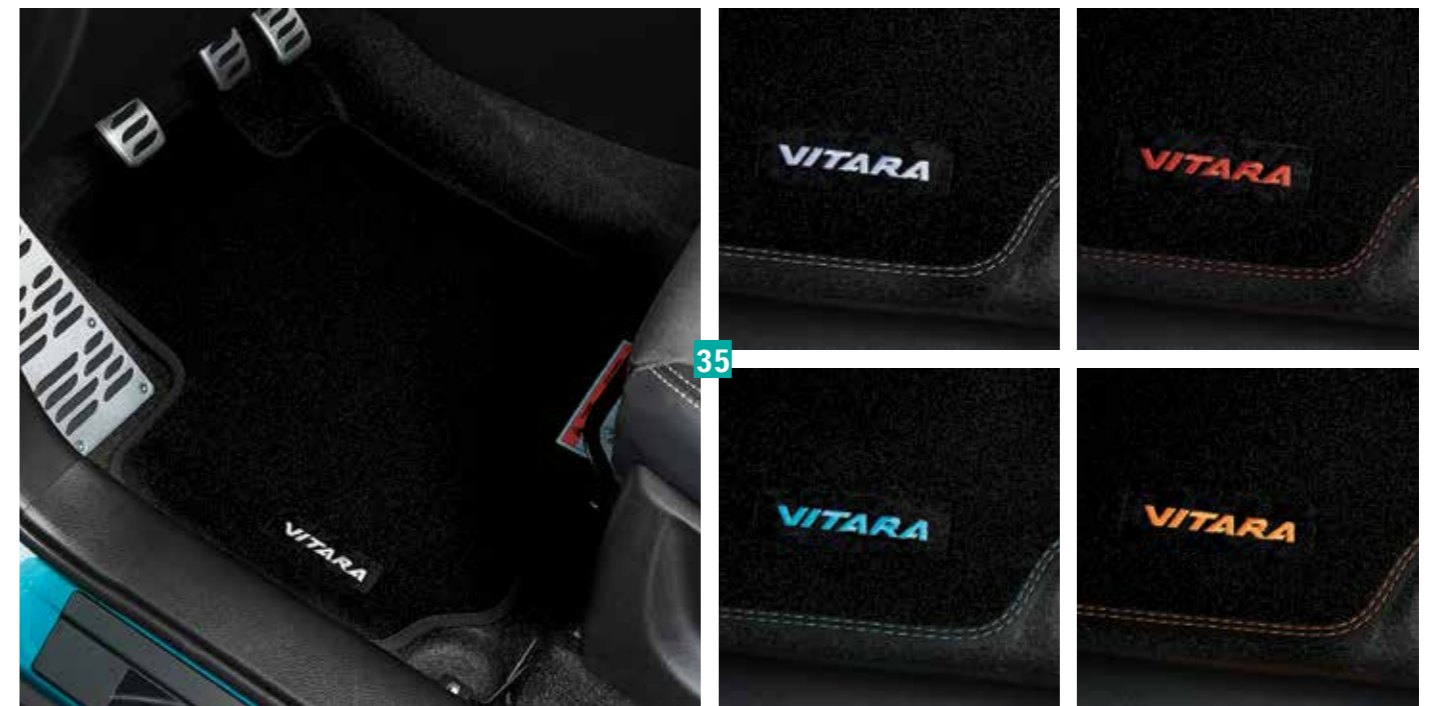

35 | Floor mat set "DLX"

anthracite velour carpets with coloured Vitara logo and stitching, four-piece set, M/T and A/T.

silver

for left-hand drive

Part No. 75901-54P10-000

for right hand drive

Part No. 75901-54P00-000