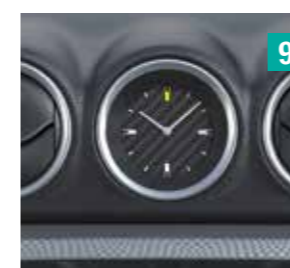

Interior Clock

- 9 | **Center Clock carbon optic**
  without centre louver ring
  Part No. 99000-99053-CL1

  with centre louver ring
  Part No. 99000-99053RCL1