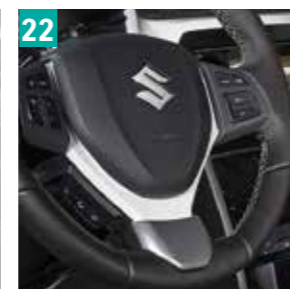

1. **24 | Gear shift knob**
   Turquoise, for manual transmission suitable for LHD and RHD, with coloured inlay and coloured stitching
   for 5MT
   Part No. 990E0-54P36-TUR
   for 6MT (without illustration)
   Part No. 990E0-54P37-TUR