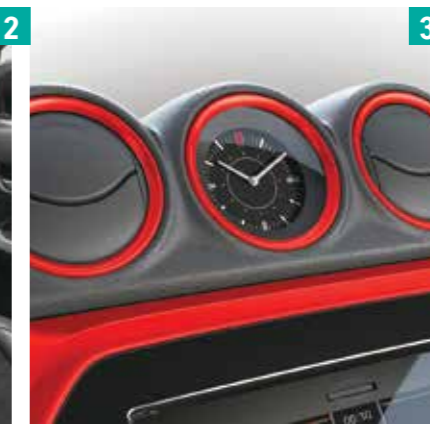

1. **3 | Instrument panel**
   two-piece set, painted in
   Bright Red 5 (ZCF)
   for left-hand drive
   Part No. 990E0-54P72-ZCF
   for right-hand drive
   Part No. 990E0-54P73-ZCF
2. **3 | A/C louver ring set²**
   six-piece set, painted in
   Bright Red 5 (ZCF)
   Part No. 990E0-54P74-ZCF