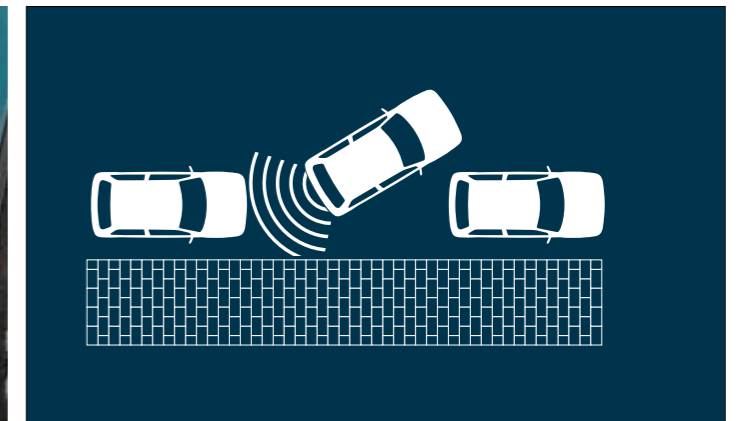

Protection

13 | Parking sensors front*
set of four paintable sensors
and piezo buzzer
Part No. 990E0-54P56-000

14 | Parking sensors rear*
set of four paintable sensors
and piezo buzzer
Part No. 990E0-54P53-000

* Factory equipment in GLX