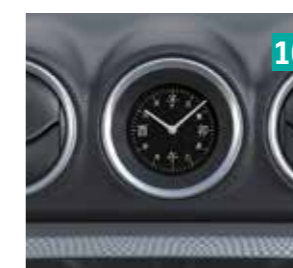

with centre louver ring
Part No. 99000-99053RCL1

- 10 | **Center Clock Kanji**
without centre louver ring
Part No. 99000-99053-CL2

with centre louver ring
Part No. 99000-99053RCL2

² Set contains five louver rings and one ring for center clock