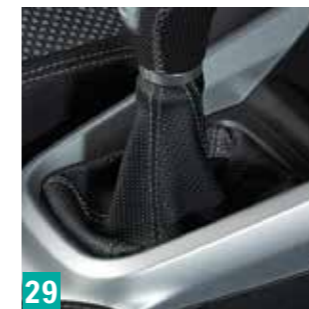

1. **29 | Leather boot**
   suitable for LHD and RHD, with silver stitching
   for 5MT
   Part No. 990E0-54P38-000
   for 6MT (without illustration)
   Part No. 990E0-54P39-000