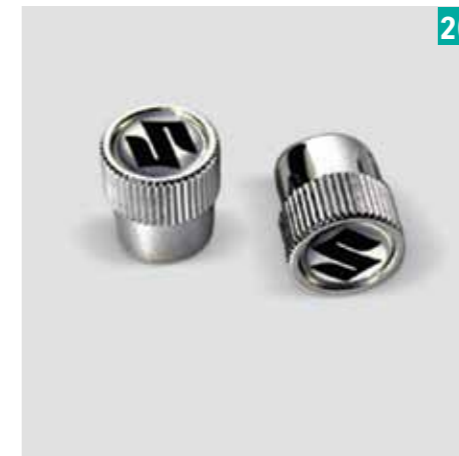

18

18 | 16" Wheel cap set
silver, four-piece set
Part No. 990E0-54P00-27N

19

19 | Wheel locks "Sicustar"
with Thatcham approval, four-piece set
Part No. 990E0-59J46-000
Wheel locks "Sicurit"
four-piece set (without illustration)
Part No. 990E0-59J48-000