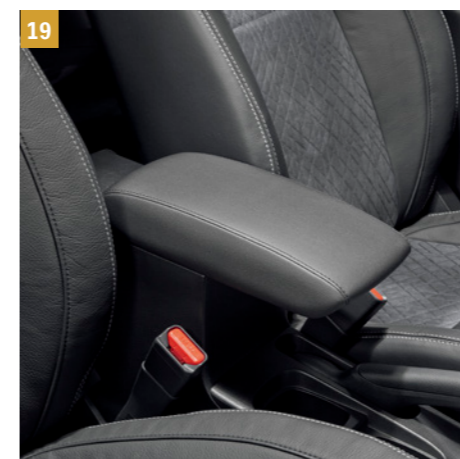

19 | Centre Armrest
Factory Equipment in GL+ and GLX grades. For installation in GA grade, following items are required.

- **19-1 | Box, Floor Console**
  Part No. 75850-74S00-5PK x1
- **19-2 | Bracket, Floor Console**
  Part No. 75872-61M00-000 x1
- **19-3 | Cap, Floor Console**
  Part No. 75825-61M00-5PK x2
- **19-4 | Cap, USB Hole**
  Part No. 37275-65H00-000 x1
- **19-5 | Screw**
  Part No. 09125-05140-000 x2